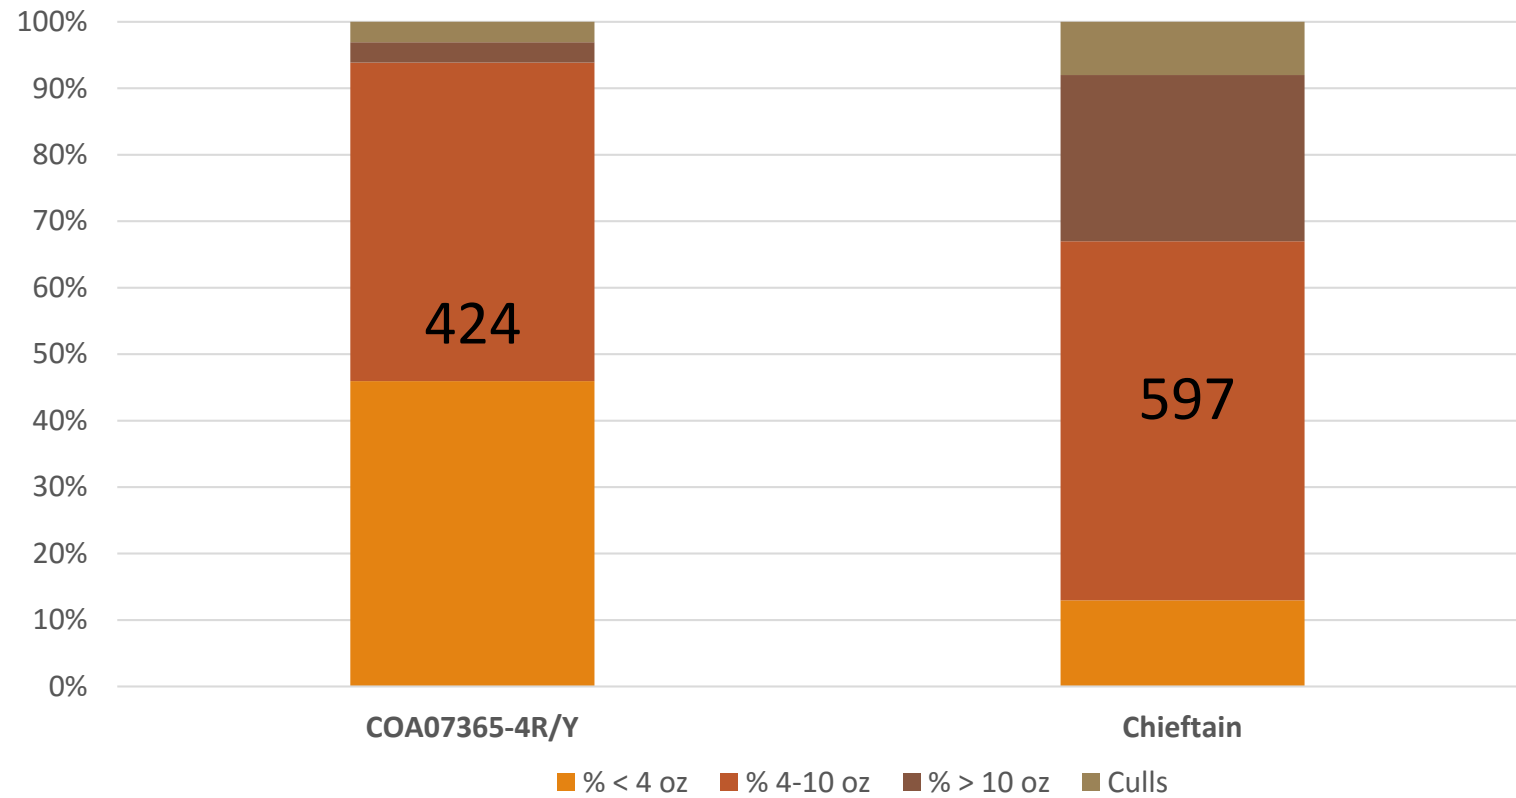

COA07365-4RY

Yield and Grade of COA07365-4RY

Misc. Characteristics of COA07365-4RY

Additional Observations on COA07365-4RY

- Compared to Chieftain:
 - Similar to slightly shorter dormancy
 - Similar skin set at harvest
 - Similar to Vert. Wilt/Early Die
 - Better tolerance to tuber Rhizoc
 - Better skin color out of storage
 - Similar to slightly lower culinary quality
 - Has shown some tendency to exhibit dulling of skin out of long-term storage