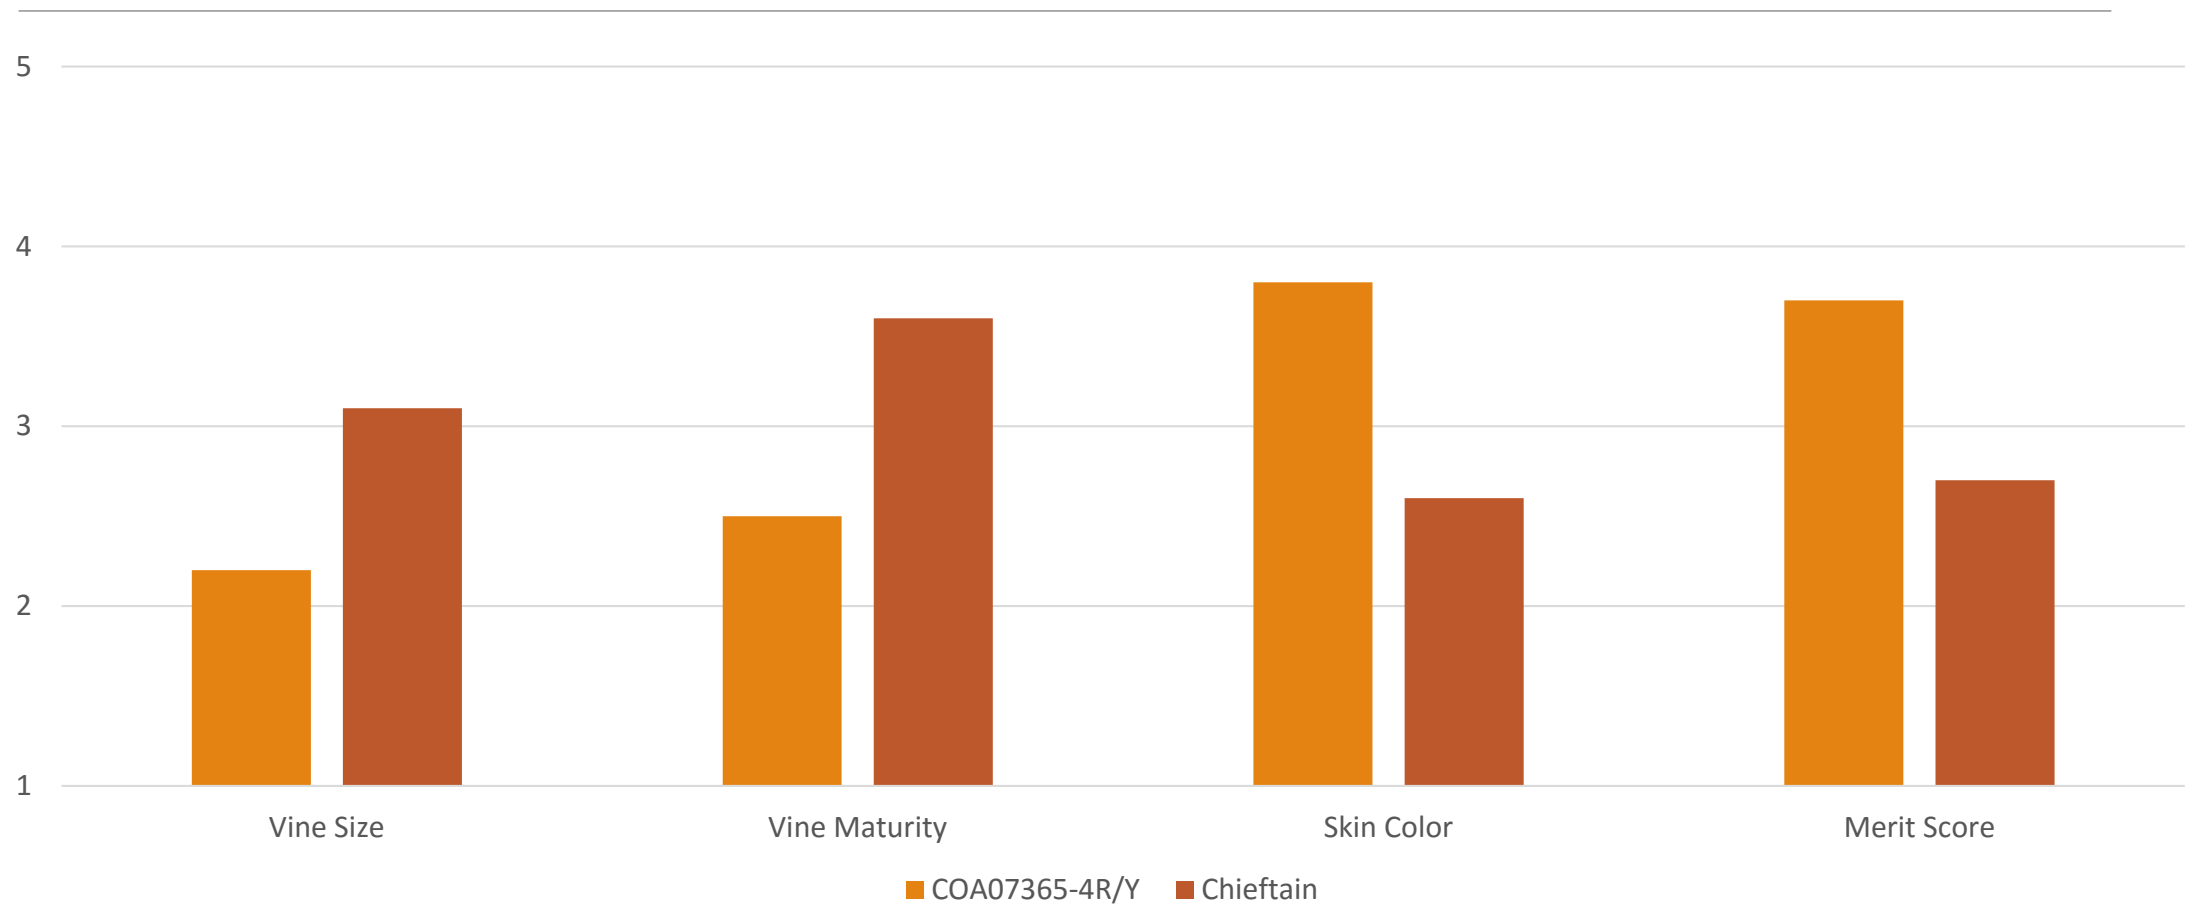

COA07365-4RY

Yield and Grade of COA07365-4RY

Misc. Characteristics of COA07365-4RY

Additional Observations on COA07365-4RY

- Compared to Chieftain:
 - Similar to slightly shorter dormancy
 - Similar skin set at harvest
 - Similar to Vert. Wilt/Early Die
 - Better tolerance to tuber Rhizoc
 - Better skin color out of storage
 - Similar to slightly lower culinary quality
 - Has shown some tendency to exhibit dulling of skin out of long-term storage